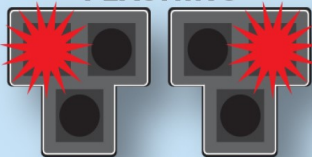

HOW TO USE THE PEDESTRIAN HYBRID BEACON

DRIVERS

SEE THIS

DO THIS

GO!

FLASHING

SLOW DOWN
(Pedestrian has activated the push button)

Prepare to
STOP

STOP!
For Pedestrian

FLASHING

STOP!
Proceed with
Caution if Clear

HOW TO USE THE PEDESTRIAN HYBRID BEACON

PEDESTRIANS

SEE THIS

DO THIS

PUSH THE BUTTON
STOP & WAIT for
"WALK" signal

FLASHING

START CROSSING
WATCH FOR CARS!

FINISH CROSSING