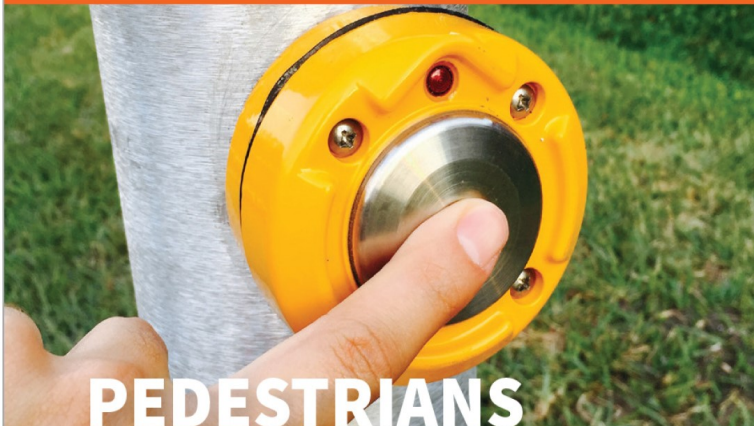

HOW TO USE THE PEDESTRIAN HYBRID BEACON

DRIVERS

SEE THIS

DO THIS

GO!

FLASHING

SLOW DOWN
(Pedestrian has activated the push button)

Prepare to
STOP

STOP!
For Pedestrian

FLASHING

STOP!
Proceed with
Caution if Clear

HOW TO USE THE PEDESTRIAN HYBRID BEACON

PEDESTRIANS

SEE THIS

DO THIS

PUSH THE BUTTON
STOP & WAIT for
"WALK" signal

FLASHING

START CROSSING
WATCH FOR CARS!

FINISH CROSSING