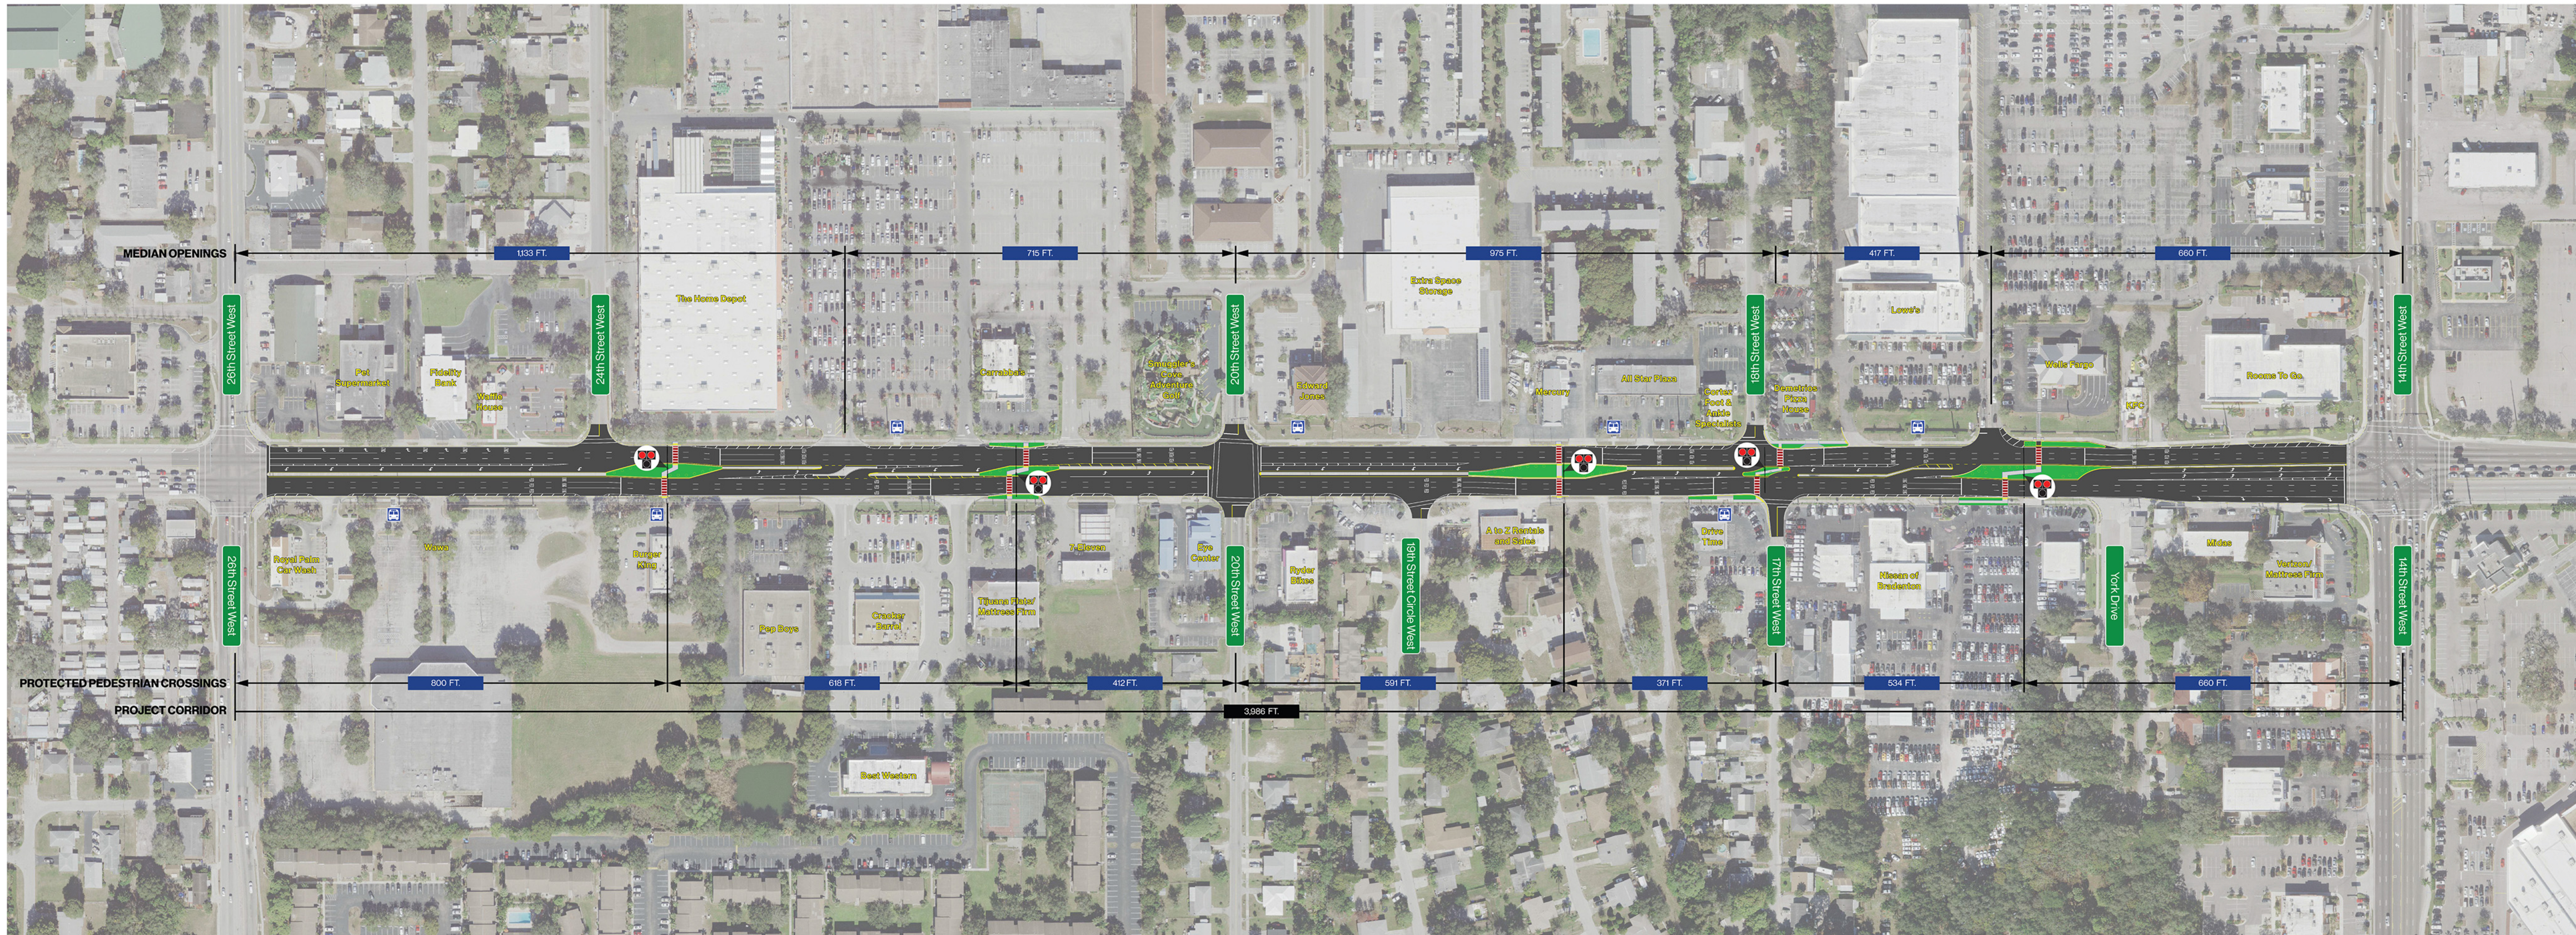

CORTEZ ROAD (S.R. 684) DESIGN ACCESS

26th Street West to 14th Street West (U.S. 41)

FPID: 446954-1

N.T.S.

LEGEND

 Raised Grass Median

 HAWK Signal

 Mid-Block Crosswalk