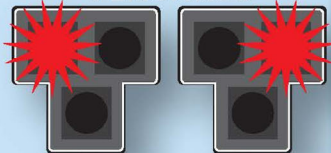

HOW TO USE THE PEDESTRIAN HYBRID BEACON

DRIVERS

SEE THIS

DO THIS

GO!

FLASHING

SLOW DOWN
(Pedestrian has activated the push button)

Prepare to
STOP

STOP!
For Pedestrian

FLASHING

STOP!
Proceed with
Caution if Clear

HOW TO USE THE PEDESTRIAN HYBRID BEACON

PEDESTRIANS

SEE THIS

DO THIS

**PUSH THE
BUTTON**
STOP & WAIT for
“WALK” signal