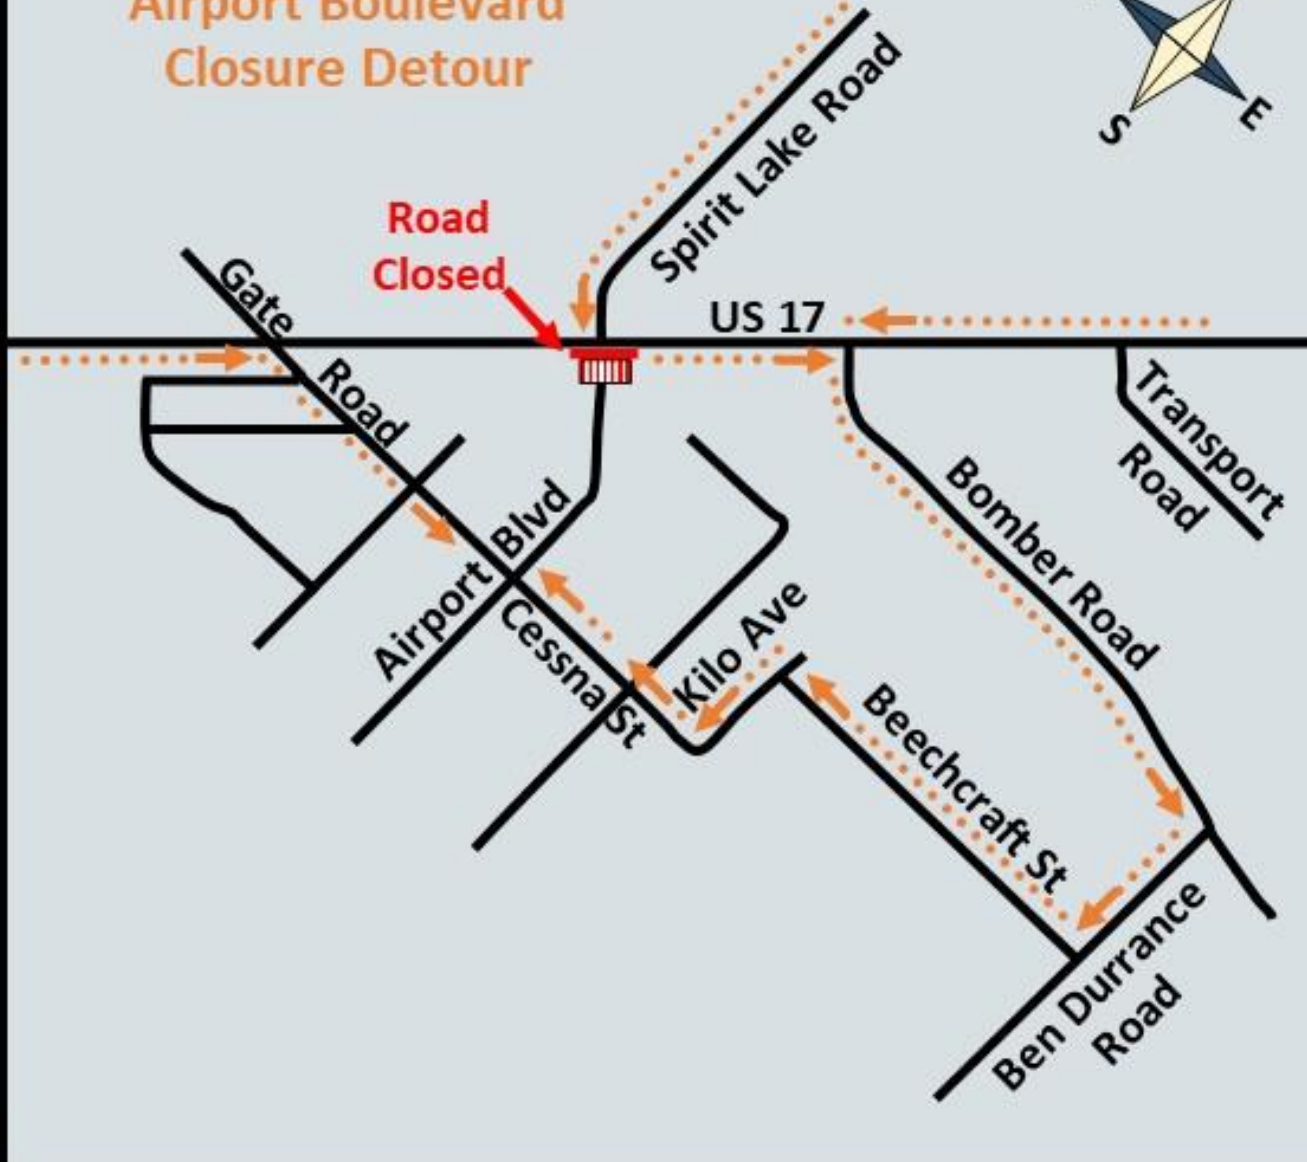

Airport Boulevard Closure Detour

Road Closed

Gate Road

Airport Blvd

Cessna St

Kilo Ave

Beechcraft St

Ben Durrance Road

Spirit Lake Road

US 17

Bomber Road

Transport Road