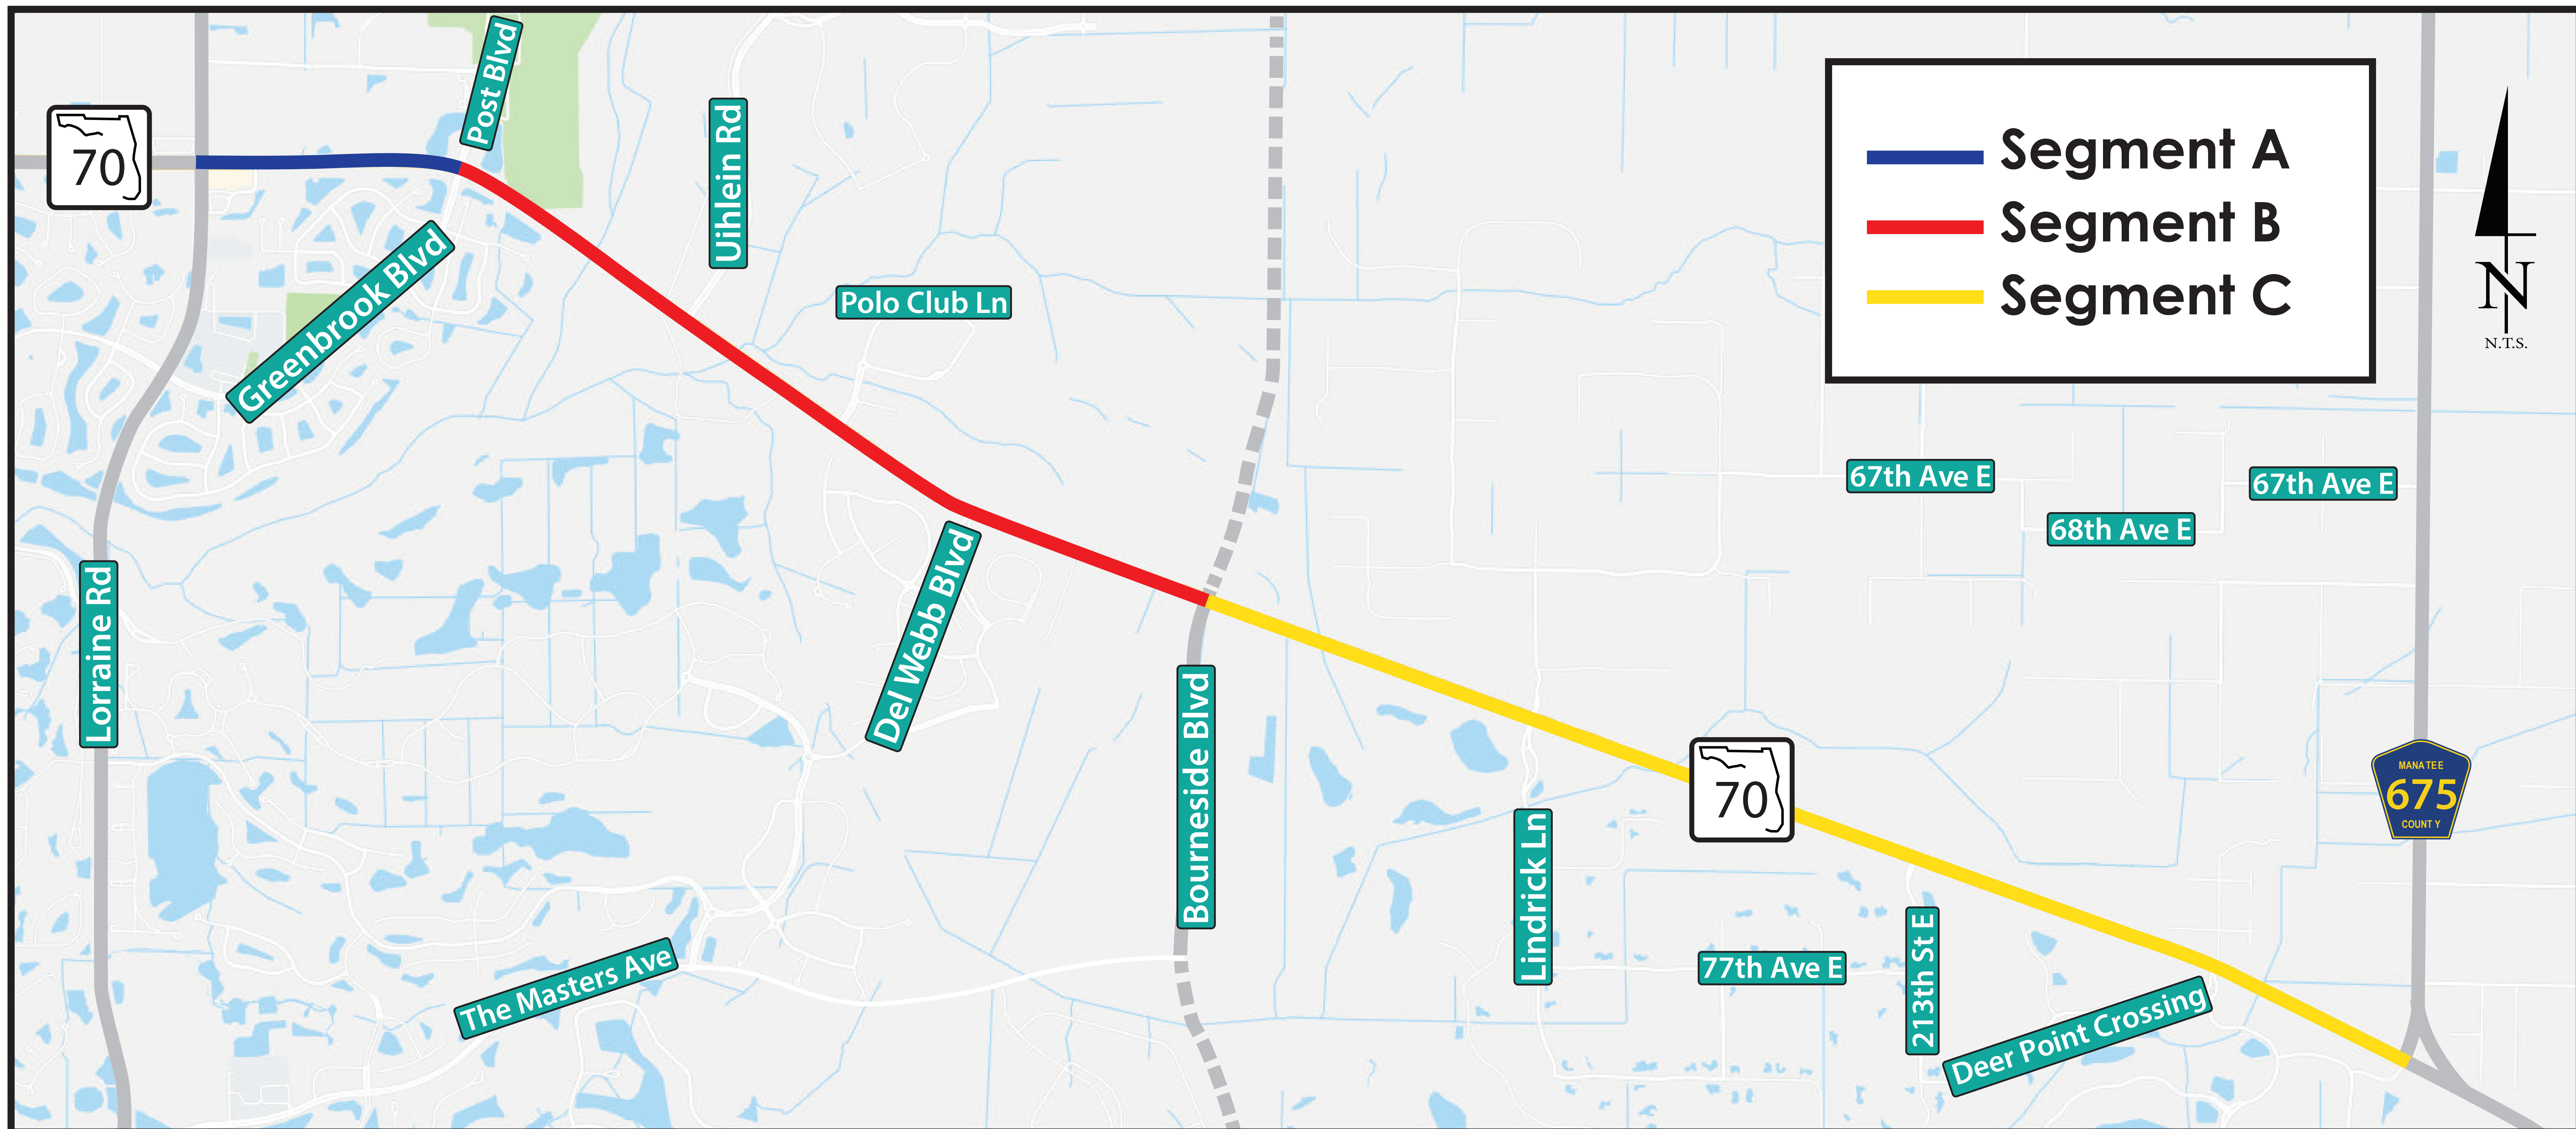

Project Location Map

Public Information Meeting ♦ December 18th, 2018

SR 70 from Lorraine Road to CR 675
Manatee County, Florida