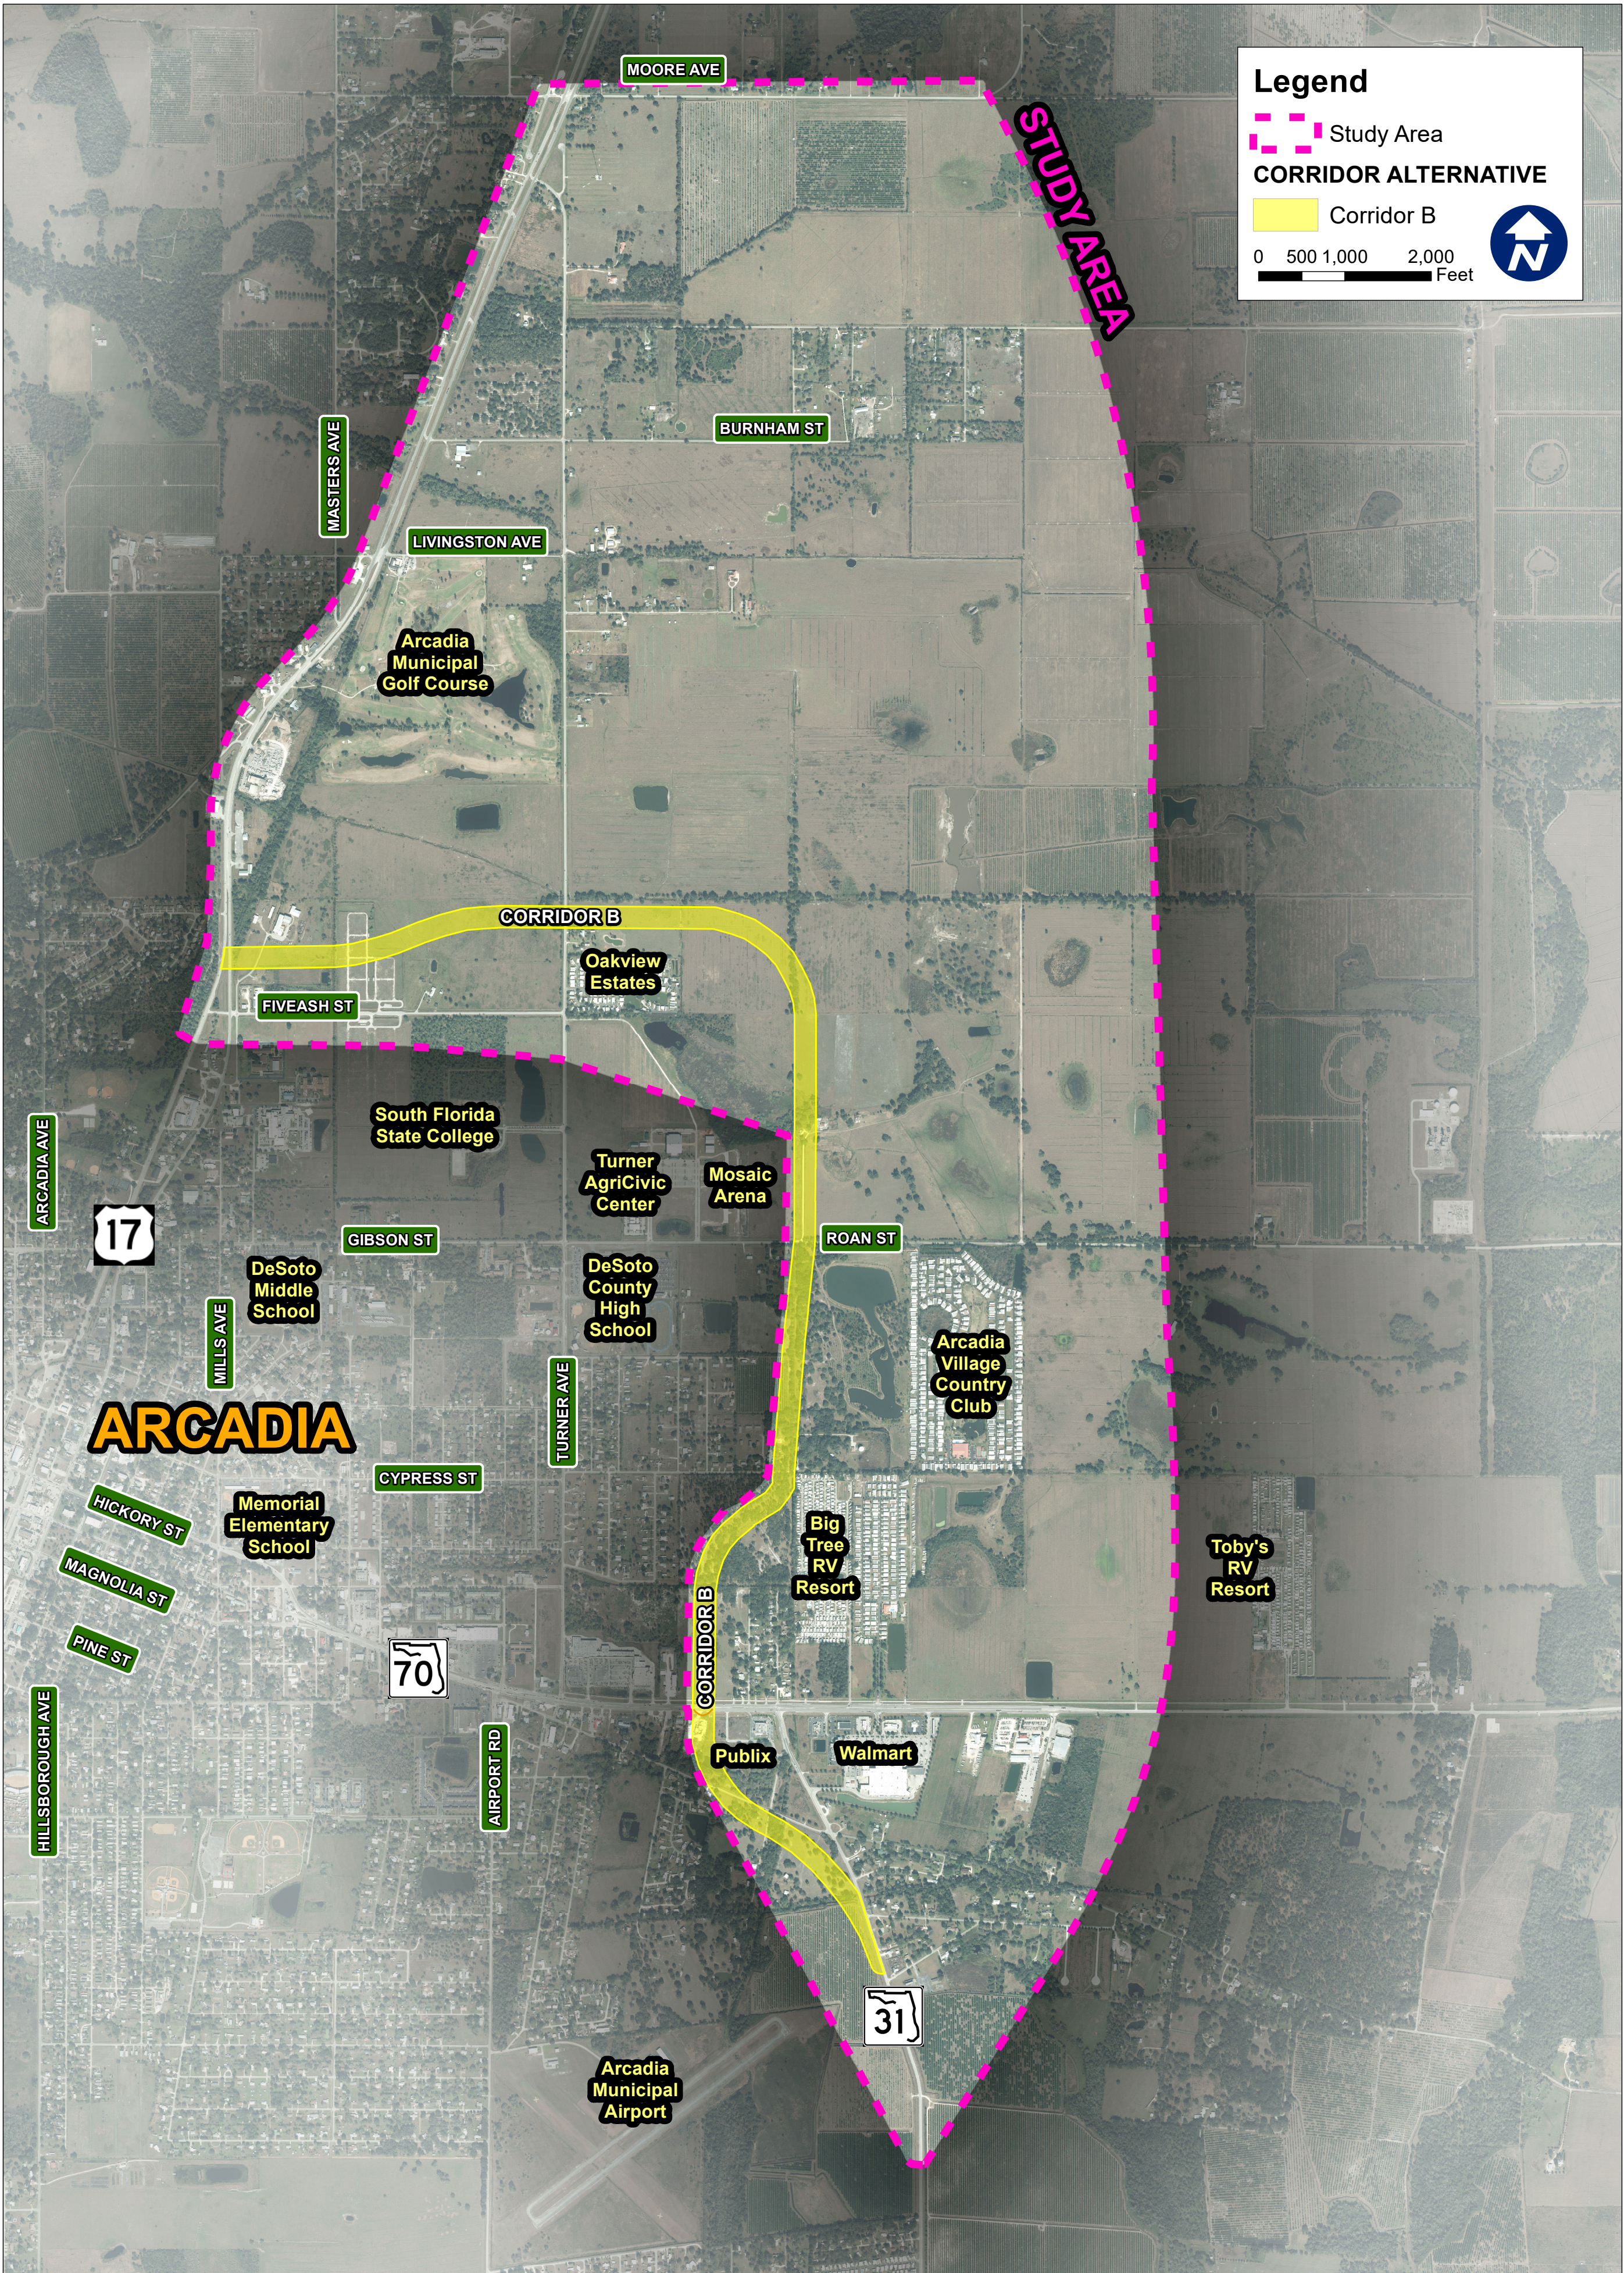

SR 31 EXTENSION - From SR 70 to US 17

DeSoto County, Florida
FPID No.: 4312981201

CORRIDOR B

Legend

- Study Area
- CORRIDOR ALTERNATIVE**
- Corridor B

0 500 1,000 2,000 Feet

STUDY AREA

MOORE AVE

Turner AgriCivic Center

Mosaic Arena

ARCADIA AVE

17

GIBSON ST

DeSoto Middle School

DeSoto County High School

ROAN ST

MILLS AVE

ARCADIA

TURNER AVE

Arcadia Village Country Club

CYPRESS ST

Memorial Elementary School

Big Tree RV Resort

Toby's RV Resort

HICKORY ST

MAGNOLIA ST

PINE ST

70

CORRIDOR B

HILLSBOROUGH AVE

AIRPORT RD

Publix